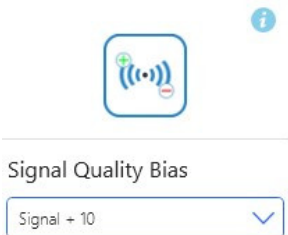

3

Set MOTION SENSITIVITY to: **"LOW"**
Delays letting the system know you're leaving and the PC will lock slower.

4

Set SIGNAL QUALITY BIAS level to: **"+10"**
This makes it so that the token seem closer, resulting in a delayed lock.