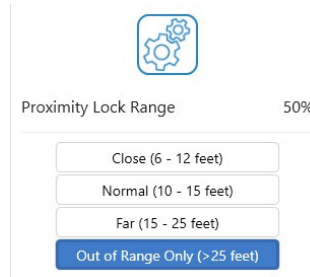

1

PROXIMITY LOCK RANGE to:
"Out of Range Only (>25 feet)"
Great for small environments where you want to keep your PC unlocked for as long as possible.

2